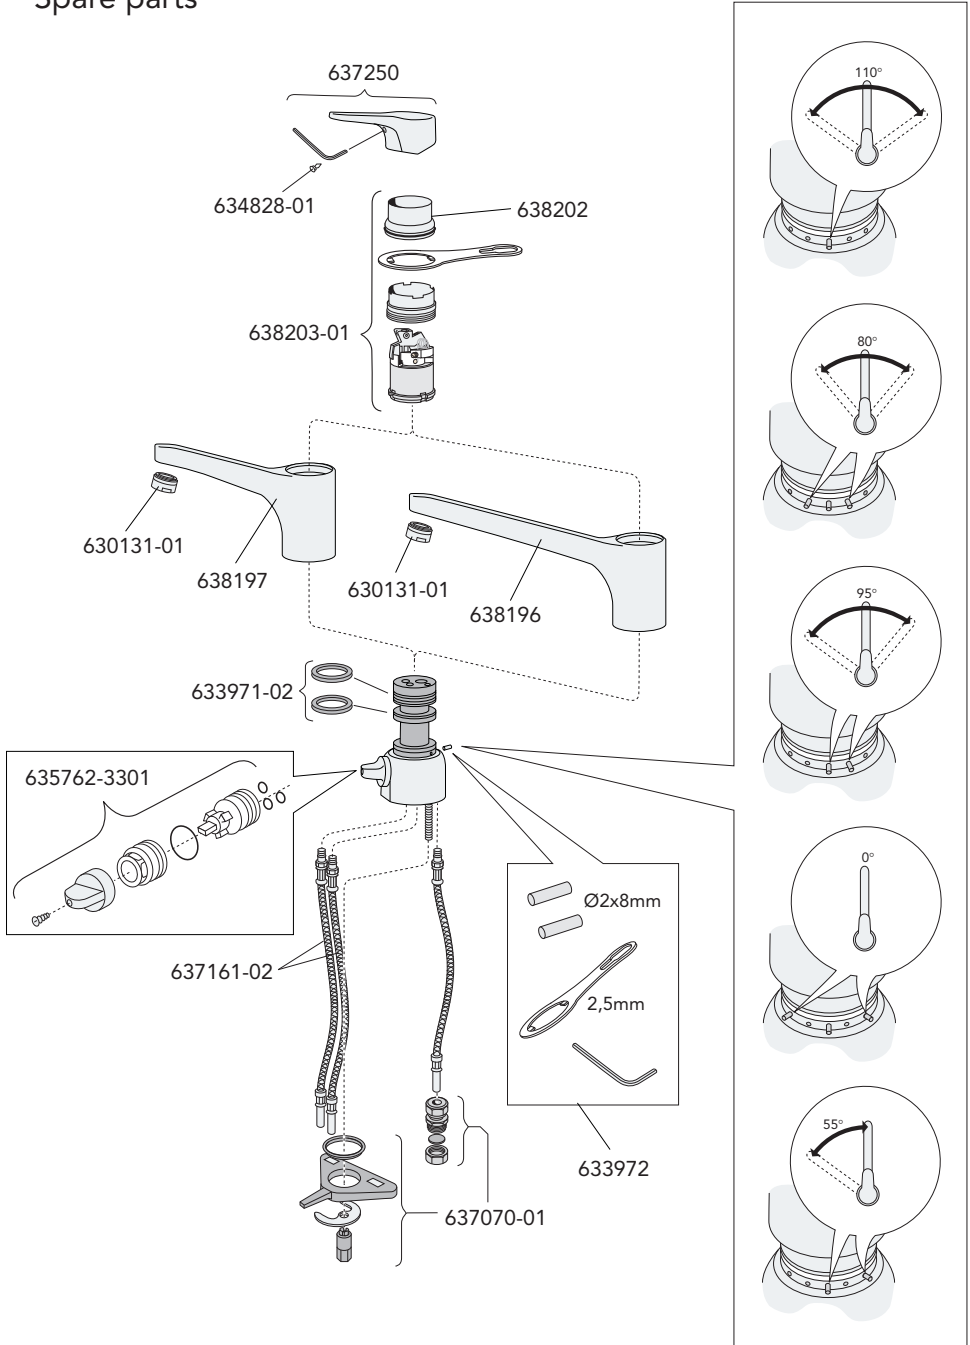

Use — Water saving

Maintenance

Spare parts

Spare parts

Spare parts

Spare parts

**Sweden**

Villeroy & Boch Gustavsberg AB
Box 400
134 29 Gustavsberg
Phone +46 8 570 391 00
Fax +46 8 570 320 36
info@gustavsberg.com