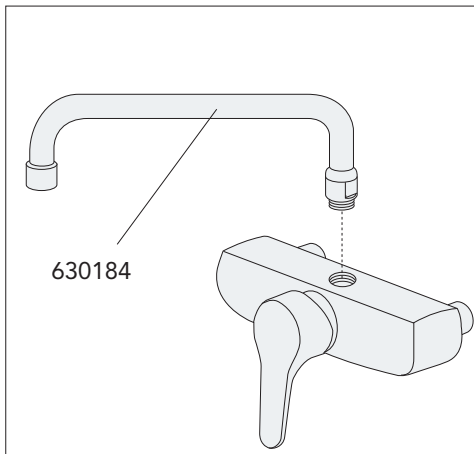

Use — Water saving

Maintenance

Spare parts

Spare parts

Spare parts

Spare parts

**Sweden**

Villeroy & Boch Gustavsberg AB
Box 400
134 29 Gustavsberg
Phone +46 8 570 391 00
Fax +46 8 570 320 36
info@gustavsberg.com