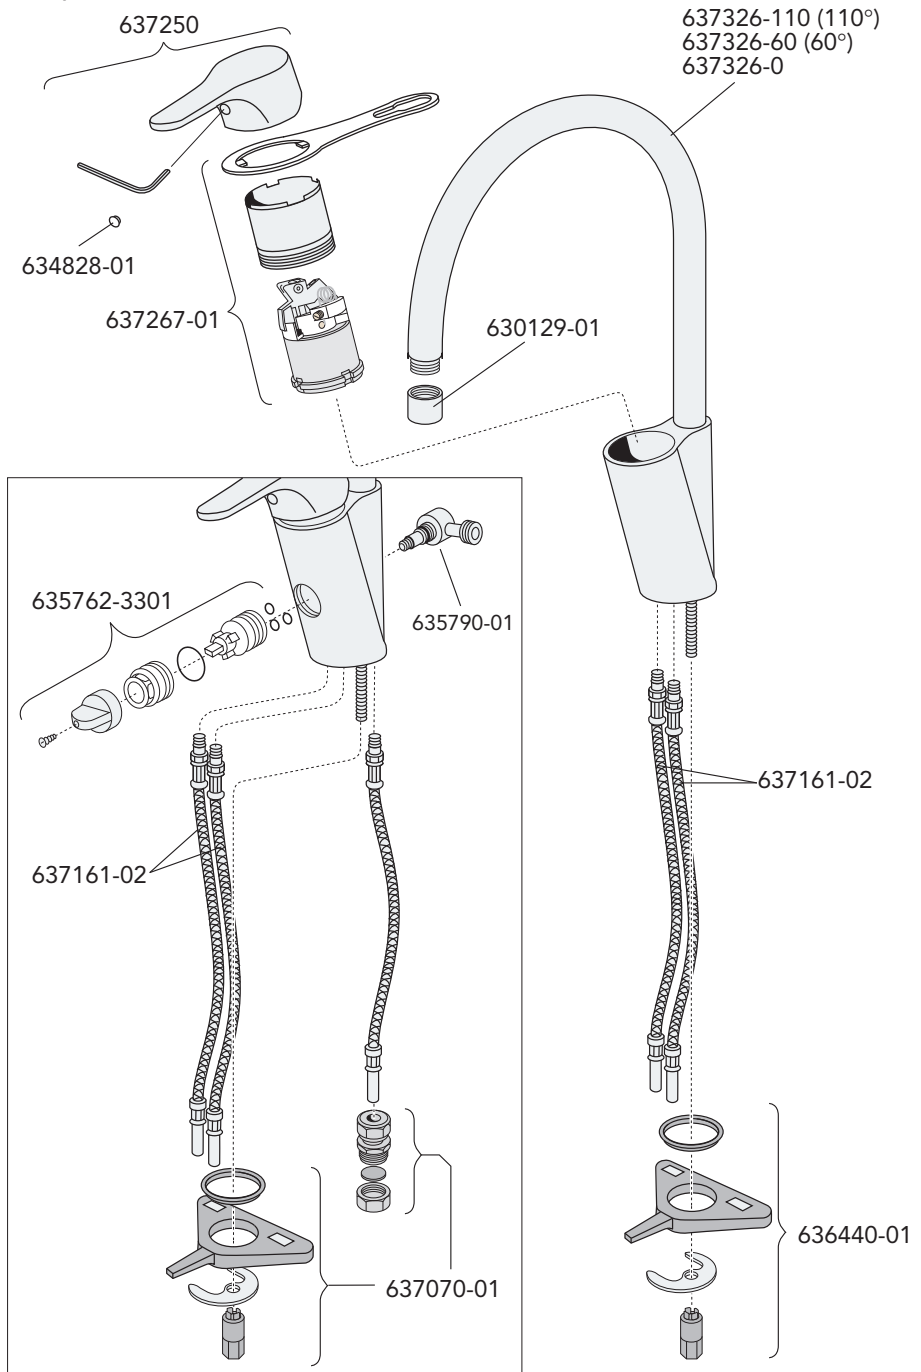

Use — Water saving

Maintenance

Spare parts

Spare parts

Spare parts

Spare parts

**Sweden**

Villeroy & Boch Gustavsberg AB
Box 400
134 29 Gustavsberg
Phone +46 8 570 391 00
Fax +46 8 570 320 36
info@gustavsberg.com