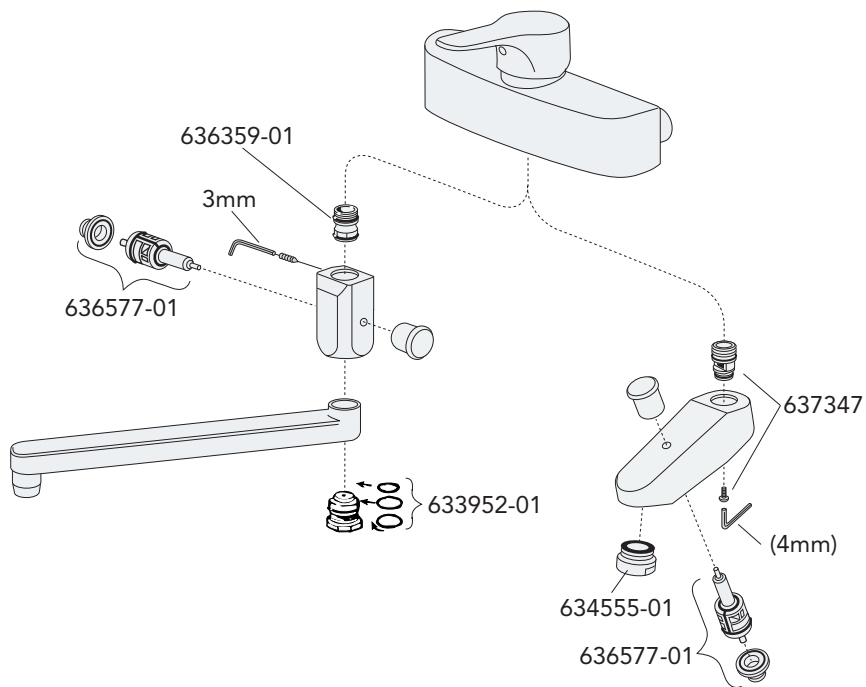

Use — Water saving

Maintenance

Spare parts

Spare parts

Spare parts

Spare parts

**Sweden**

Villeroy & Boch Gustavsberg AB
Box 400
134 29 Gustavsberg
Phone +46 8 570 391 00
Fax +46 8 570 320 36
info@gustavsberg.com