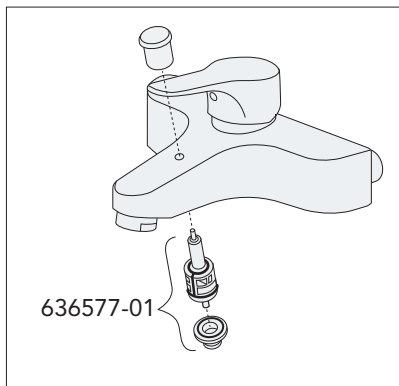

Use — Water saving

Maintenance

Spare parts

Spare parts

Spare parts

Spare parts

**Sweden**

Villeroy & Boch Gustavsberg AB
Box 400
134 29 Gustavsberg
Phone +46 8 570 391 00
Fax +46 8 570 320 36
info@gustavsberg.com